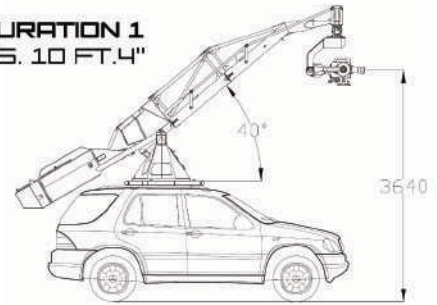

GYROSTABILIZED PAN AND TILT

Different Arms Configurations: 3.15 MTS, 4.25 MTS, 5.35 MTS, 6.45 m, 7.55 MTS

Arm Turning: 360° continuous

Tilt Operating Angle: + 42°, -29°

Maximum Arm Range: + 62°, -62°

Pan Speed: 360° /4.5 SECONDS

Maximum Load Weight: 85 KG.

Adjustable Counterfeit: + - 0,3 MTS:

Time Setting Counterweigh: 10 Seconds

Nominal Voltage: 60 VDC

Weather Protection: IP65 Water-proof

Maximum Weight with Maximum Load Capacity: 790 KG

Total Weight Standard Configuration: 275 KG.

Programmable Safety Limits

Maximum Road Operation Speed: Up than 180 KM/H

Maximum off Road Speed: 90 KM/H

CONFIGURATION 1
3,15 MTS. 10 FT.4"

CONFIGURATION 2
4,25 MTS 13FT 11"