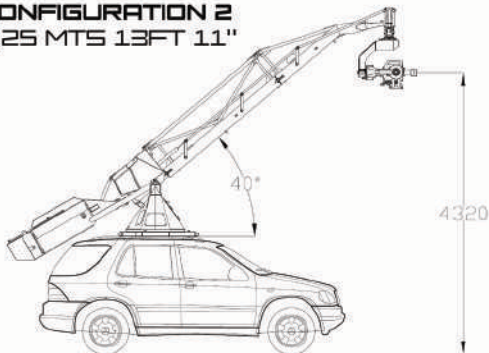

Maximum Load Weight: 85 KG.

Adjustable Counterfeit: + - 0,3 MTS:

Time Setting Counterweigh: 10 Seconds

Nominal Voltage: 60 VDC

Weather Protection: IP65 Water-proof

Maximum Weight with Maximum Load Capacity: 790 KG

Total Weight Standard Configuration: 275 KG.

Programmable Safety Limits

Maximum Road Operation Speed: Up than 180 KM/H

Maximum off Road Speed: 90 KM/H

CONFIGURATION 1
3,15 MTS. 10 FT.4"

CONFIGURATION 2
4,25 MTS 13FT 11"

CONFIGURATION 3
5,35 MTS 17FT 7"

CONFIGURATION 4
6,45 MTS 21FT 2"

CONFIGURATION 5
7,55 MTS 26 FT 2"

BLACK UNICORN EUROPE

PH:+34662546714

CONTACT@BLACKUNICORNEUROPE.COM

ACTION DEVELOPMENTS INC.

ACTION & STUNT TECHNOLOGY