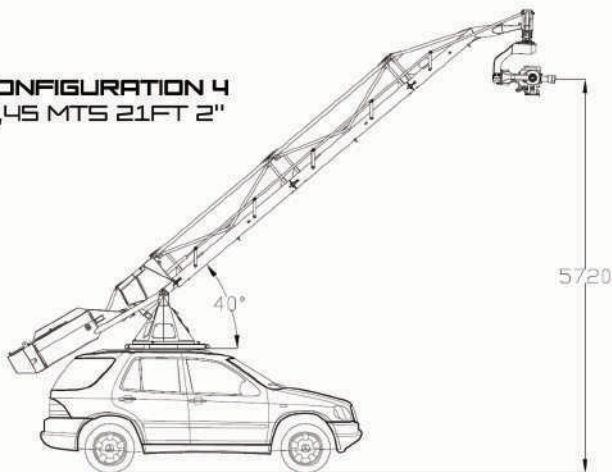

GYROSTABILIZED PAN AND TILT

Different Arms Configurations: 3.15 MTS, 4.25 MTS, 5.35 MTS, 6.45 m, 7.55 MTS

Arm Turning: 360° continuous

Tilt Operating Angle: + 42°, -29°

Maximum Arm Range: + 62°, -62°

Pan Speed: 360° /4.5 SECONDS

Maximum Load Weight: 85 KG.

Adjustable Counterfeit: + - 0,3 MTS:

Time Setting Counterweigh: 10 Seconds

Nominal Voltage: 60 VDC

Weather Protection: IP65 Water-proof

Maximum Weight with Maximum Load Capacity: 790 KG

Total Weight Standard Configuration: 275 KG.

Programmable Safety Limits

Maximum Road Operation Speed: Up than 180 KM/H

Maximum off Road Speed: 90 KM/H

CONFIGURATION 1
3,15 MTS. 10 FT.4"

CONFIGURATION 2
4,25 MTS 13FT 11"

CONFIGURATION 3
5,35 MTS 17FT 7"

CONFIGURATION 4
6,45 MTS 21FT 2"

CONFIGURATION 5
7,55 MTS 26 FT 2"

BLACK UNICORN EUROPE

PH:+34662546714

CONTACT@BLACKUNICORNEUROPE.COM

ACTION DEVELOPMENTS INC.

ACTION & STUNT TECHNOLOGY