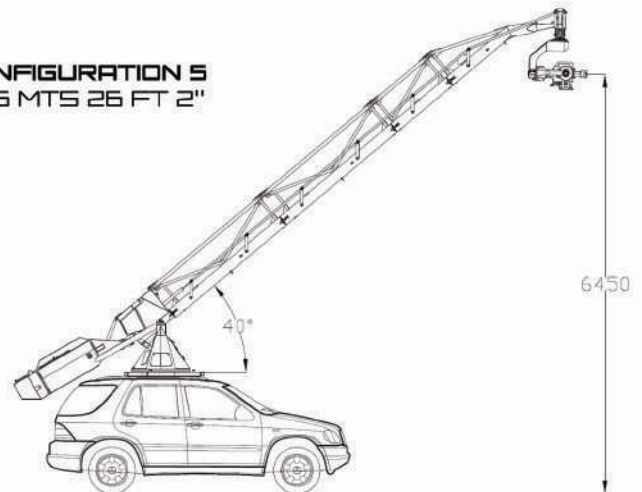

GYROSTABILIZED PAN AND TILT

Different Arms Configurations: 3.15 MTS, 4.25 MTS, 5.35 MTS, 6.45 m, 7.55 MTS

Arm Turning: 360° continuous

Tilt Operating Angle: + 42°, -29°

Maximum Arm Range: + 62°, -62°

Pan Speed: 360° /4.5 SECONDS

Maximum Load Weight: 85 KG.

Adjustable Counterfeit: + - 0,3 MTS:

Time Setting Counterweigh: 10 Seconds

Nominal Voltage: 60 VDC

Weather Protection: IP65 Water-proof

Maximum Weight with Maximum Load Capacity: 790 KG

Total Weight Standard Configuration: 275 KG.

Programmable Safety Limits

Maximum Road Operation Speed: Up than 180 KM/H

Maximum off Road Speed: 90 KM/H

CONFIGURATION 1
3,15 MTS. 10 FT.4"

CONFIGURATION 2
4,25 MTS 13FT 11"

CONFIGURATION 3
5,35 MTS 17FT 7"

CONFIGURATION 4
6,45 MTS 21FT 2"

CONFIGURATION 5
7,55 MTS 26 FT 2"

BLACK UNICORN EUROPE

PH:+34662546714

CONTACT@BLACKUNICORNEUROPE.COM

ACTION DEVELOPMENTS INC.

ACTION & STUNT TECHNOLOGY