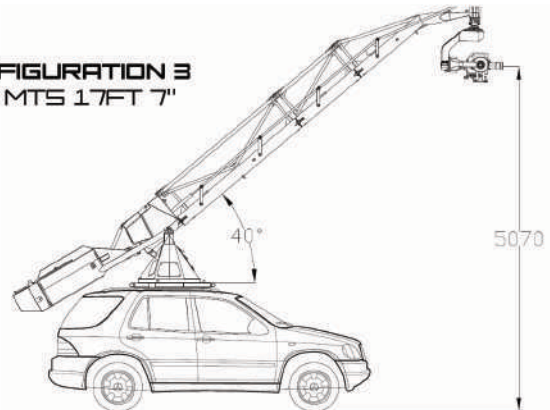

GYROSTABILIZED PAN AND TILT

Different Arms Configurations: 3.15 MTS, 4.25 MTS, 5.35 MTS, 6.45 m, 7.55 MTS

Arm Turning: 360° continuous

Tilt Operating Angle: + 42°, -29°

Maximum Arm Range: + 62°, -62°

Pan Speed: 360° /4.5 SECONDS

Maximum Load Weight: 85 KG.

Adjustable Counterfeit: + - 0,3 MTS:

Time Setting Counterweigh: 10 Seconds

Nominal Voltage: 60 VDC

Weather Protection: IP65 Water-proof

Maximum Weight with Maximum Load Capacity: 790 KG

Total Weight Standard Configuration: 275 KG.

Programmable Safety Limits

Maximum Road Operation Speed: Up than 180 KM/H

Maximum off Road Speed: 90 KM/H

CONFIGURATION 1
3,15 MTS. 10 FT.4"

CONFIGURATION 2
4,25 MTS 13FT 11"

CONFIGURATION 3
5,35 MTS 17FT 7"

CONFIGURATION 4
6,45 MTS 21FT 2"

CONFIGURATION 5
7,55 MTS 26 FT 2"

BLACK UNICORN EUROPE

PH:+34662546714

CONTACT@BLACKUNICORNEUROPE.COM

ACTION DEVELOPMENTS INC.

ACTION & STUNT TECHNOLOGY